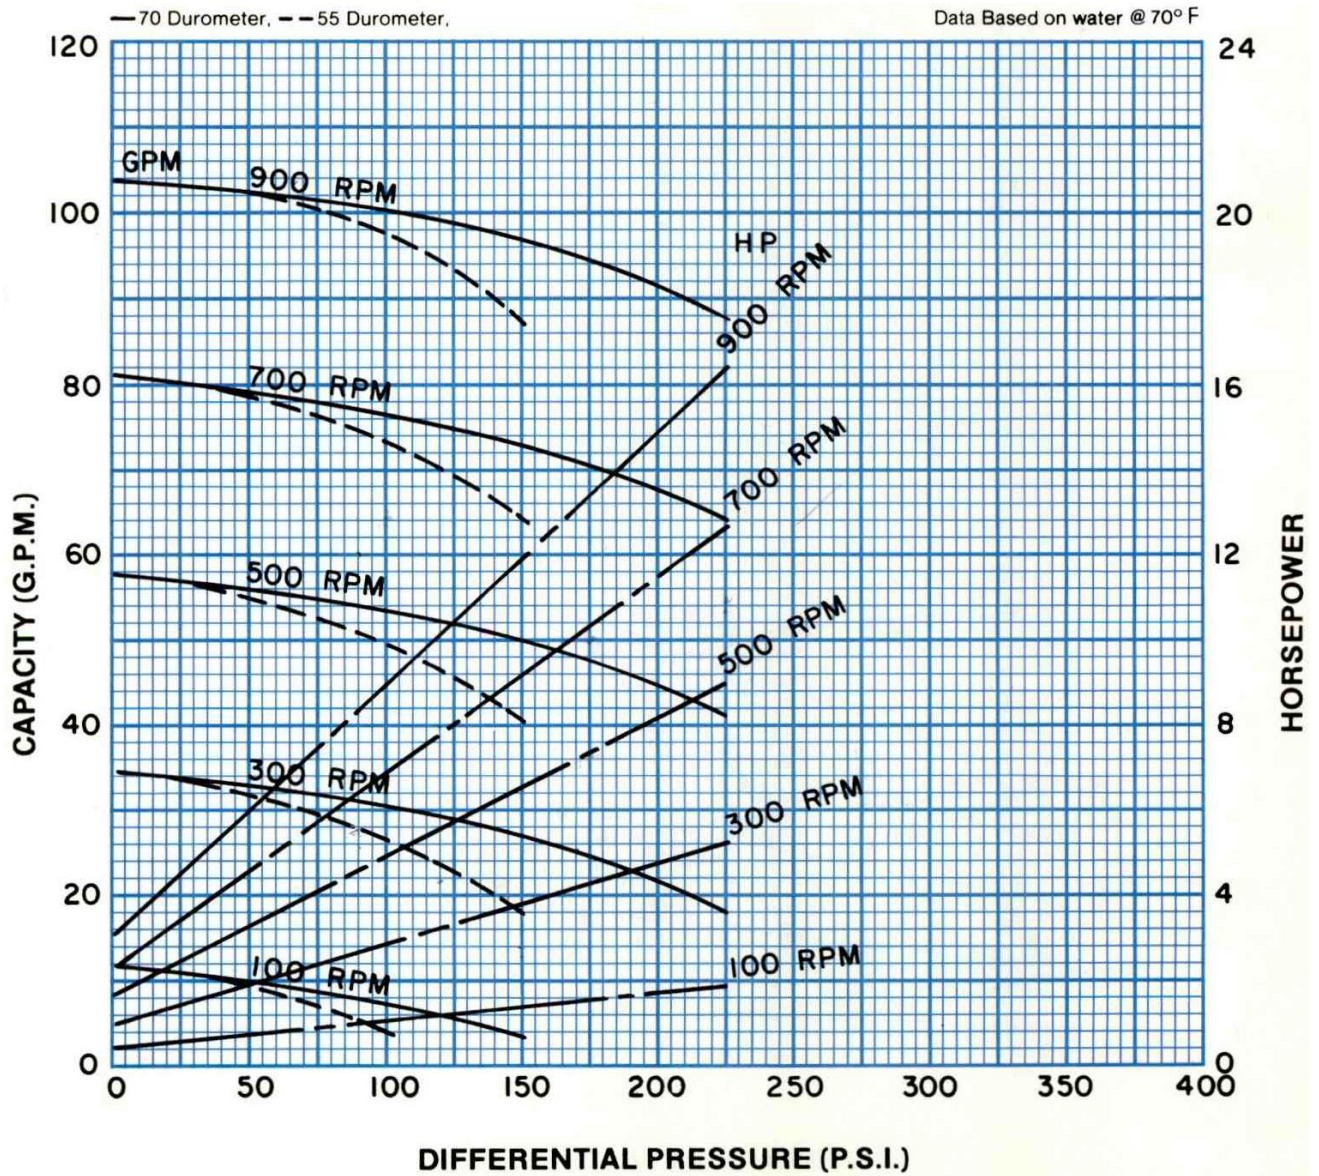

**PERFORMANCE DATA
MODEL: 3CL8**

RPM	100	300	500	700	900
NPSH REQ'D	.8	2.2	3.7	6.9	10.5
MIN. HP	2	5	7 1/2	10	10

Continental Pump Company

29425 State Hwy B | Warrenton, Missouri 63383 | Tel: 636-456-6006 | Fax: 636-456-4337 | Email: sales@con-pump.com
www.continentalultrapumps.com