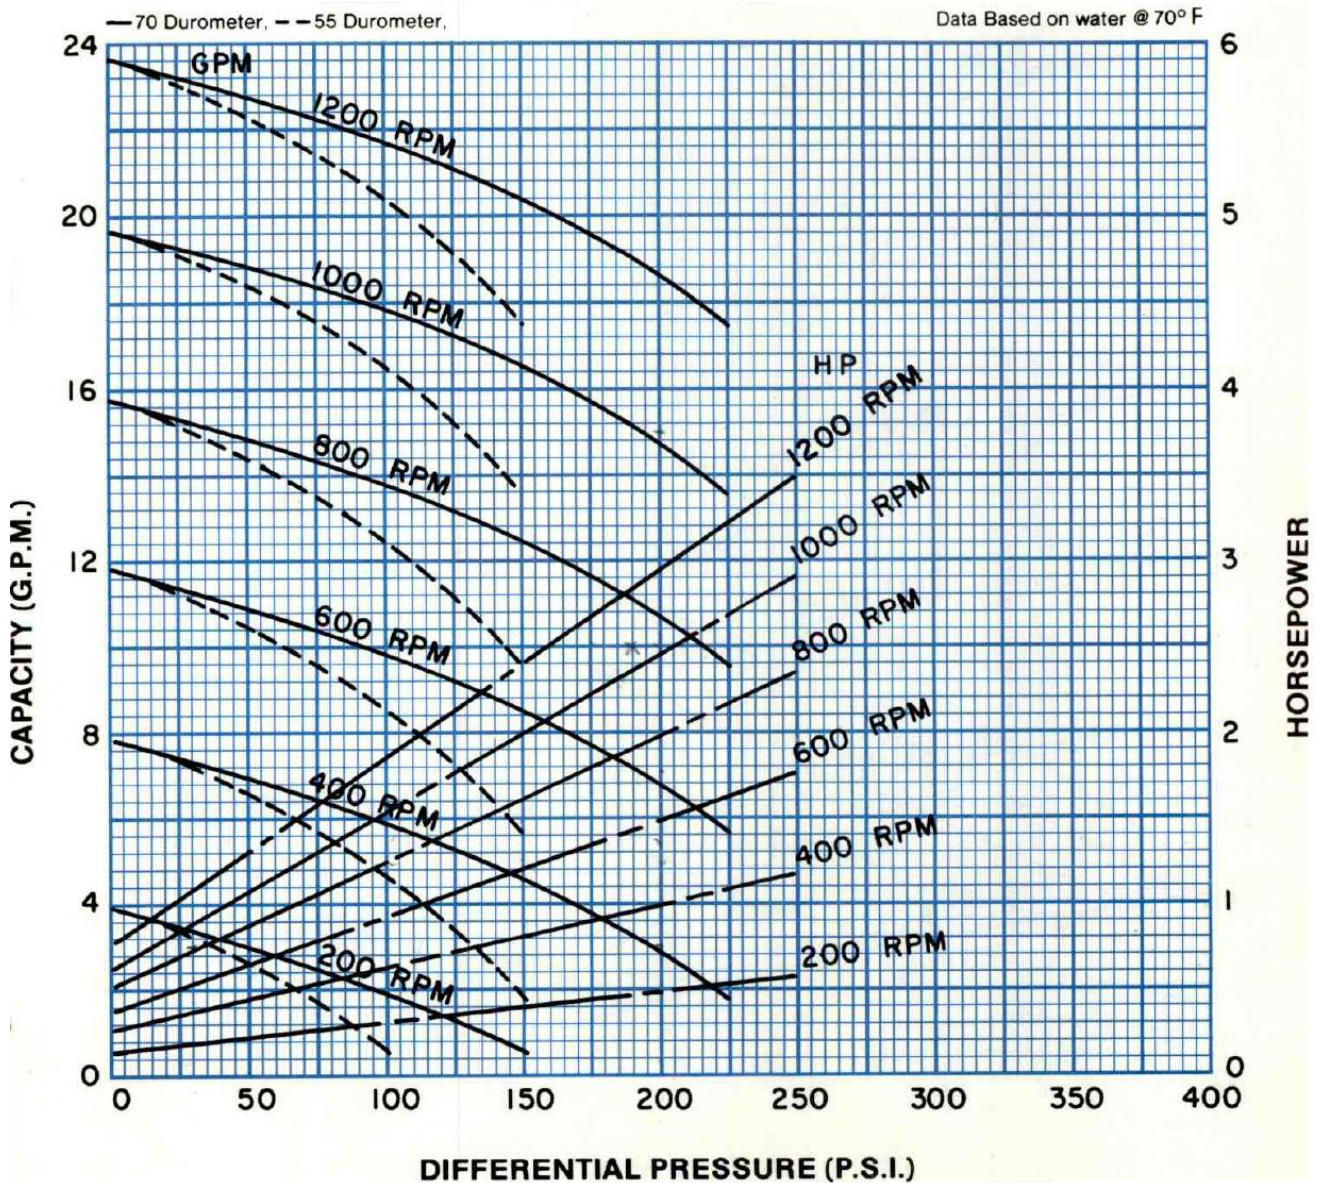

**PERFORMANCE DATA  
MODEL: 3CL4**

RPM	200	400	600	800	1,000	1,200
NPSH REQ'D	.9	1.7	2.6	3.4	4.8	6.7
MIN. HP	1/2	3/4	1	1 1/2	2	2

**Continental Pump Company**

29425 State Hwy B | Warrenton, Missouri 63383 | Tel: 636-456-6006 | Fax: 636-456-4337 | Email: sales@con-pump.com  
www.continentalultrapumps.com