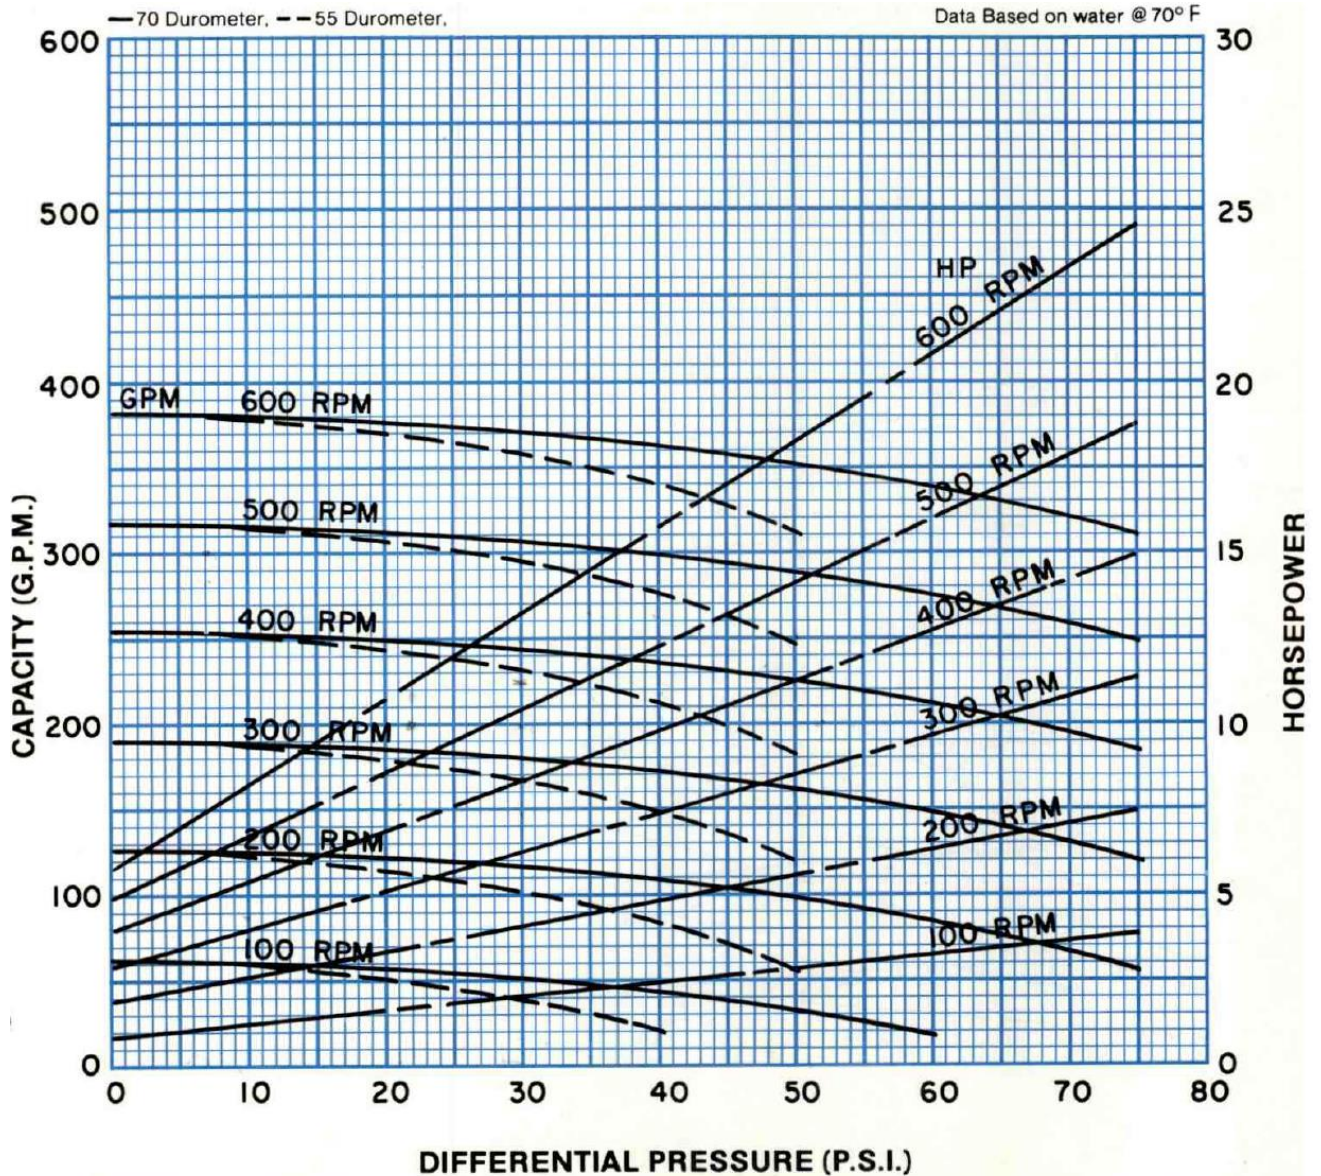

**PERFORMANCE DATA
MODEL: 1CL12H**

RPM	100	200	300	400	500	600
NPSH REQ'D	1.4	2.8	4.6	8.1	11.5	15.0
MIN. HP	3	5	7 1/2	10	15	15

Continental Pump Company

29425 State Hwy B | Warrenton, Missouri 63383 | Tel: 636-456-6006 | Fax: 636-456-4337 | Email: sales@con-pump.com
www.continentalultrapumps.com